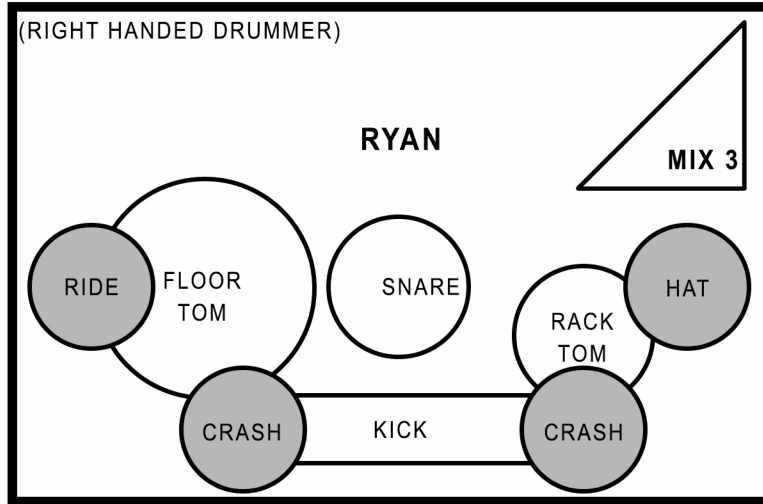

CONTACT:

+1. 317. 682. 7680

LOONYTUNESMITH@GMAIL.COM

CHANNEL	INPUT	CHANNEL INTO MONITOR MIX
01	KICK	MIX 1, 2, 3, 4
02	SN TOP	MIX 1, 3
03	SN BOTTOM	
04	HAT	
05	RACK TOM	
06	FLOOR TOM	MIX 3
07	OH L	
08	OH R	
09	BASS DI	MIX 3, 4
10	BASS AMP	
11	RHY GUITAR RT.	MIX 3,4
12	LEAD GUITAR LT	MIX 1, 2, 4
13	VOCAL	MIX 1, 2, 3, 4

LEAD VOCAL DELAY = APPROX. 125MS / 15-20% MIX BALANCE / 15% FEEDBACK

LEAD VOCAL REVERB = MED VOCAL PLATE

GENERAL VIBE - DRY WITH A BIT OF SLAP / MED VOCAL PLATE (REFERENCE = ZEPPELIN/SOUNDGARDEN)